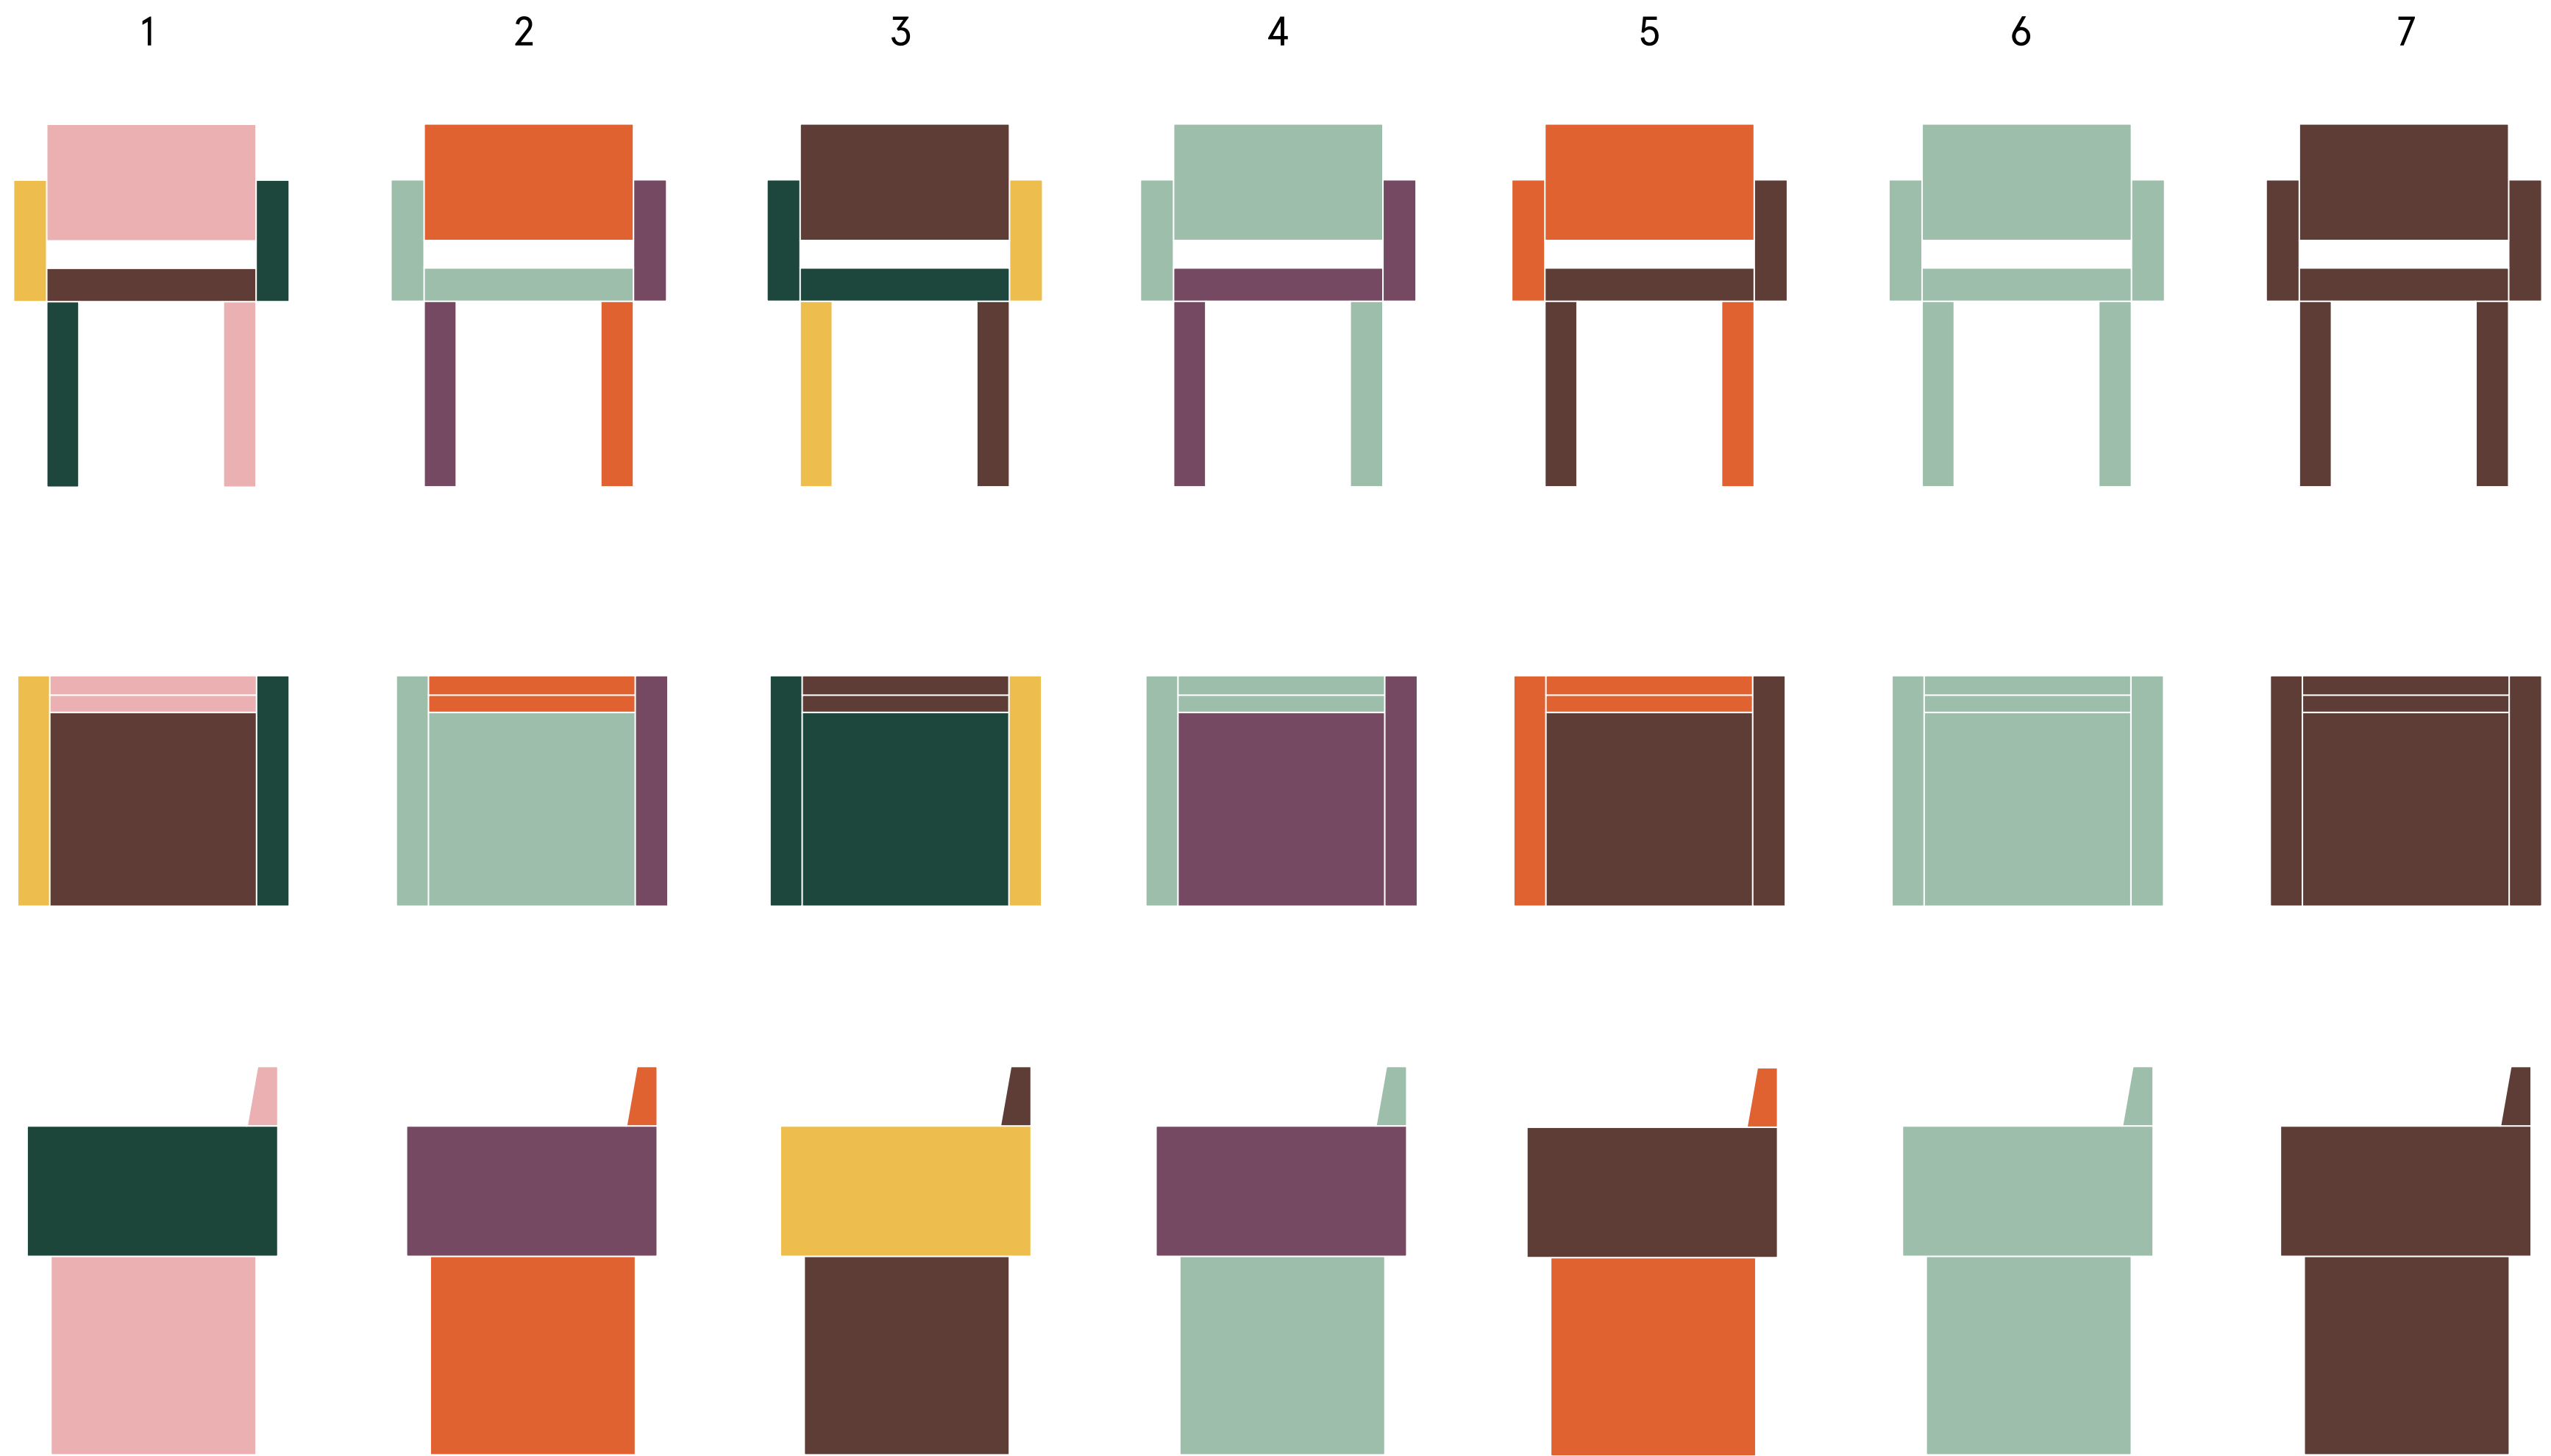

GjaltProducties

NEW YORK SUBWAY BENCH OFFSPRING CHAIR | SEVENTIES SERIES

SEVEN COLORS

OFFSPRING CHAIR - SEVENTIES SERIES

COLORWAY 1 | four colors [25 pcs]

COLORWAY 2 | three colors [25 pcs]

COLORWAY 3 | three colors [25 pcs]

COLORWAY 4 | two colors [25 pcs]

COLORWAY 5 | two colors [25 pcs]

COLORWAY 6 | one color [25 pcs]

COLORWAY 7 | one color [25 pcs]