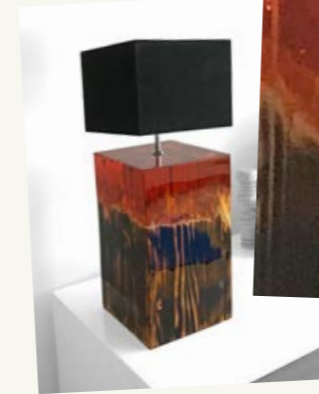

SPECIALS

ONE OF A KIND

We strongly advise you to act fast here! All items shown on the next page are one of a kind!

These art pieces for home and office are created by either Bazoeka Joe's people, or new talents who are about to conquer the world of design and art.

SPECIALS
ONE OF A KIND

Olive
DESIGNED BY JR
200x80x75 cm

Happy Pallet
DESIGNED BY UNIEKS
100x100x30 cm

Taxus
DESIGNED BY UNIEKS
Yew wood sandwiched between pitch black Liquidgloss Resin. Steel Frame
67x49x48 cm

Concrete
DESIGNED BY JR
60 cm round

Bonfire Lamp
DESIGNED BY UNIEKS
lamp made of Burned spruce wood
19x19x58 cm

Splashed Brushes
DESIGNED BY UNIEKS
+/- 25x25x25 cm

Post Stamp London
DESIGNED BY JR
40x40x48 cm

Triangle
DESIGNED BY JR
steel legs: 60x60 cm
tabletop: 80x80 cm

FELL IN LOVE
WITH BAZOEKA JOE'S
UNIQUE ITEMS?
Just send us an email to let us know
your choice: info@bazoekajo.com.

MORE INFO

WWW.BAZOEKAJO.COM