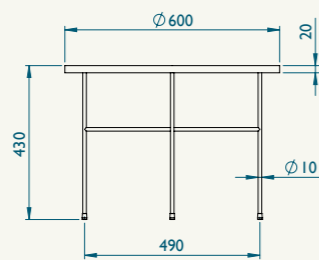

(Not the easiest job, given the 21 spectacular options...)

2. **Choose tabletop size(s)**

40, 60 or 80 cm

3. **Choose table height**

63, 43 or 47 cm

4. **Mail your choices to**

info@bazoekajo.com and we will

TECHNICAL SPECS

40 cm

60 cm

80 cm

	Meandering Silver		Bronze in the Dark		Canvas Silver
	Soil Silver Lining		Silver in the Dark		Ocher Bronze
	Tadpole Silver		Sunset Bronze		Ocher Silver
	Aqua Sands Bronze		Sunset Bronze Light		Veined Bronze
	African Bronze		Sweeping Bronze		Veined Silver
	Bronze in the Mud		Sweeping Silver		Nature Bronze
	TransSilver		Canvas Bronze		Nature Silver