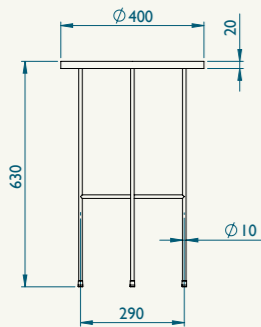

(Not the easiest job, given the 21 spectacular options...)

2. **Choose tabletop size(s)**

40, 60 or 80 cm

3. **Choose table height**

63, 43 or 47 cm

4. **Mail your choices to**

info@bazoekajo.com and we will

TECHNICAL SPECS

40 cm

60 cm

80 cm

	Meandering Silver		Bronze in the Dark		Canvas Silver
	Soil Silver Lining		Silver in the Dark		Ocher Bronze
	Tadpole Silver		Sunset Bronze		Ocher Silver
	Aqua Sands Bronze		Sunset Bronze Light		Veined Bronze
	African Bronze		Sweeping Bronze		Veined Silver
	Bronze in the Mud		Sweeping Silver		Nature Bronze
	TransSilver		Canvas Bronze		Nature Silver