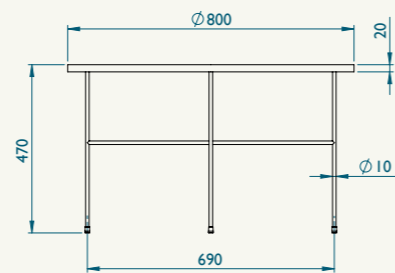

(Not the easiest job, given the 21 spectacular options...)

2. **Choose tabletop size(s)**

40, 60 or 80 cm

3. **Choose table height**

63, 43 or 47 cm

4. **Mail your choices to**

info@bazoekajo.com and we will

EXCLUSIVE PRINTS

**MIX
AND
MATCH**

Print
All prints are applied on brushed or bronze aluminium and finished with Liquid Gloss epoxy resin.

Frame
All frames are available in black and gold colors. You can choose between different heights: 40, 60 or 80 cm.

TECHNICAL SPECS

40 cm

60 cm

80 cm

	Meandering Silver		Bronze in the Dark		Canvas Silver
	Soil Silver Lining		Silver in the Dark		Ocher Bronze
	Tadpole Silver		Sunset Bronze		Ocher Silver
	Aqua Sands Bronze		Sunset Bronze Light		Veined Bronze
	African Bronze		Sweeping Bronze		Veined Silver
	Bronze in the Mud		Sweeping Silver		Nature Bronze
	TransSilver		Canvas Bronze		Nature Silver