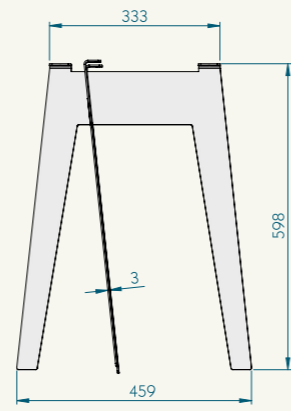

The Oblique High