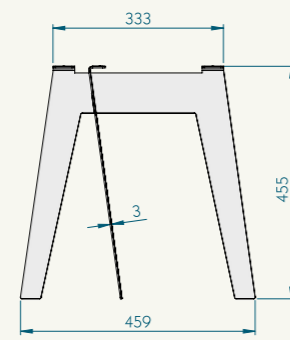

The Oblique Standing