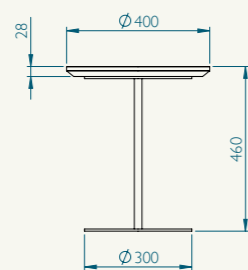

2. **Choose tabletop size(s)**
40, 60 or 80 cm

3. **Choose heigh-design frame**
*The Hexagon, The Oblique, The Angle
Frame or the Single Stake*

4. **Mail your choices to**
*info@bazoekajo.com and we will
contact you for further ordering.*

TECHNICAL SPECS

The Oblique upside down

The Oblique Standing

The Oblique High

The Oval

The Single Stake

The Hexagon

NEW WAVE COLLECTION
LIMITED EDITION PRINTS