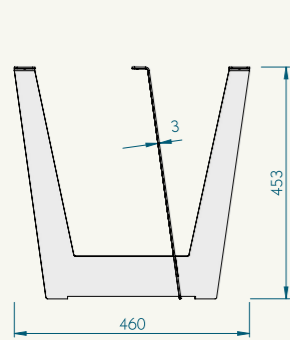

TECHNICAL SPECS

The Oblique upside down