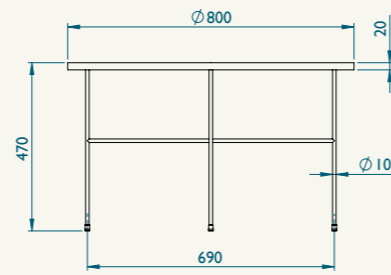

Frame
All frames are available in black and gold colors. You can choose between different heights: 40, 60 or 80 cm.

TECHNICAL SPECS

40 cm

60 cm

80 cm

	Meandering Silver		Bronze in the Dark		Canvas Silver
	Soil Silver Lining		Silver in the Dark		Ocher Bronze
	Tadpole Silver		Sunset Bronze		Ocher Silver
	Aqua Sands Bronze		Sunset Bronze Light		Veined Bronze
	African Bronze		Sweeping Bronze		Veined Silver
	Bronze in the Mud		Sweeping Silver		Nature Bronze
	TransSilver		Canvas Bronze		Nature Silver