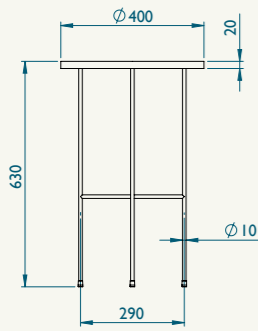

3. **Choose table height**

63, 43 or 47 cm

4. **Mail your choices to**

info@bazoekajo.com and we will

contact you for further ordering.

FELL IN LOVE
WITH BAZOEKA JOE'S
DECO COLLECTION?

Just send us an email to let us know
your choice: info@bazoekajo.com.

Frame
All frames are available in black and gold colors. You can choose between different heights: 40, 60 or 80 cm.

TECHNICAL SPECS

40 cm

60 cm

80 cm

	Meandering Silver		Bronze in the Dark		Canvas Silver
	Soil Silver Lining		Silver in the Dark		Ocher Bronze
	Tadpole Silver		Sunset Bronze		Ocher Silver
	Aqua Sands Bronze		Sunset Bronze Light		Veined Bronze
	African Bronze		Sweeping Bronze		Veined Silver
	Bronze in the Mud		Sweeping Silver		Nature Bronze
	TransSilver		Canvas Bronze		Nature Silver