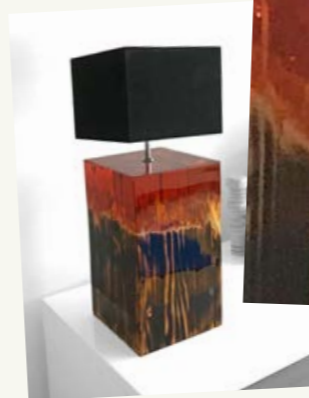

Bonfire Lamp
DESIGNED BY UNIEKS
lamp made of Burned spruce wood
19x19x58 cm