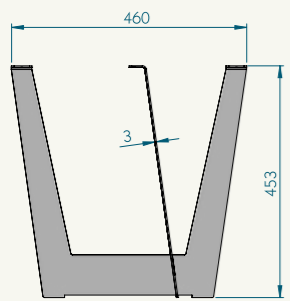

2. **Choose tabletop size(s)**
40, 60 or 80 cm

3. **Choose heigh-design frame**
*The Hexagon, The Oblique, The Angle
Frame or the Single Stake*

4. **Mail your choices to**
*info@bazoekajo.com and we will
contact you for further ordering.*

TECHNICAL SPECS

The Oblique upside down

The Oblique Standing

The Oblique High

The Oval

The Single Stake

The Hexagon

NEW WAVE COLLECTION
LIMITED EDITION PRINTS