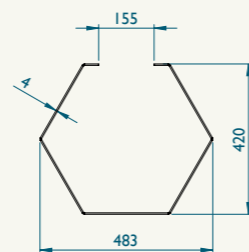

2. **Choose tabletop size(s)**
40, 60 or 80 cm

3. **Choose heigh-design frame**
*The Hexagon, The Oblique, The Angle
Frame or the Single Stake*

4. **Mail your choices to**
*info@bazoekajo.com and we will
contact you for further ordering.*

TECHNICAL SPECS

The Oblique upside down

The Oblique Standing

The Oblique High

The Oval

The Single Stake

The Hexagon

NEW WAVE COLLECTION
LIMITED EDITION PRINTS