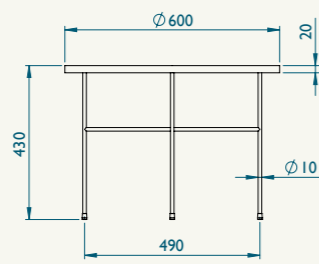

3. **Choose table height**

63, 43 or 47 cm

4. **Mail your choices to**

info@bazoekajo.com and we will

contact you for further ordering.

FELL IN LOVE
WITH BAZOEKA JOE'S
DECO COLLECTION?

Just send us an email to let us know
your choice: info@bazoekajo.com.

Frame
All frames are available in black and gold colors. You can choose between different heights: 40, 60 or 80 cm.

TECHNICAL SPECS

40 cm

60 cm

80 cm

	Meandering Silver		Bronze in the Dark		Canvas Silver
	Soil Silver Lining		Silver in the Dark		Ocher Bronze
	Tadpole Silver		Sunset Bronze		Ocher Silver
	Aqua Sands Bronze		Sunset Bronze Light		Veined Bronze
	African Bronze		Sweeping Bronze		Veined Silver
	Bronze in the Mud		Sweeping Silver		Nature Bronze
	TransSilver		Canvas Bronze		Nature Silver