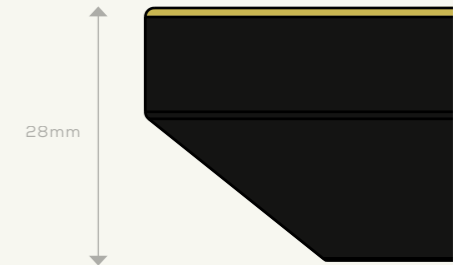

MIX AND MATCH